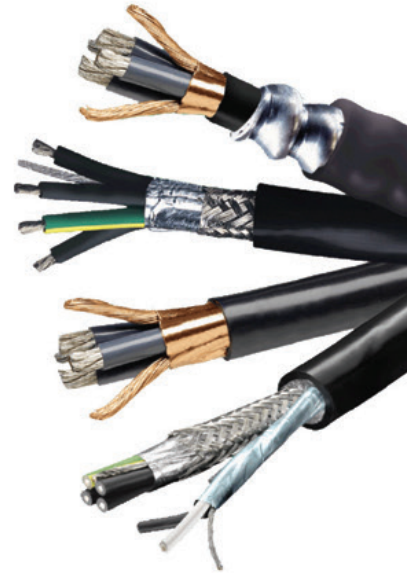

BELDEN

SENDING ALL THE RIGHT SIGNALS®

DO YOU DRIVE WITH CONFIDENCE?

Are you using what's best for your application?
Belden VFD cables are specifically designed for your motor & drive needs!

Just like a car, your system needs the right parts and reliable technology to run smoothly. If you are using motor supply cable, THHN, or tray cable to connect a drive to a motor, your system may not be protected from noise, voltage spikes, and corona discharge that can permanently damage the motor.

Belden VFD cables offer a variety of shielding and grounding options to meet your specific needs. Armored, signal pair, large gauge, and higher voltage VFD cable options are available and can be cut to length by Omni Cable.