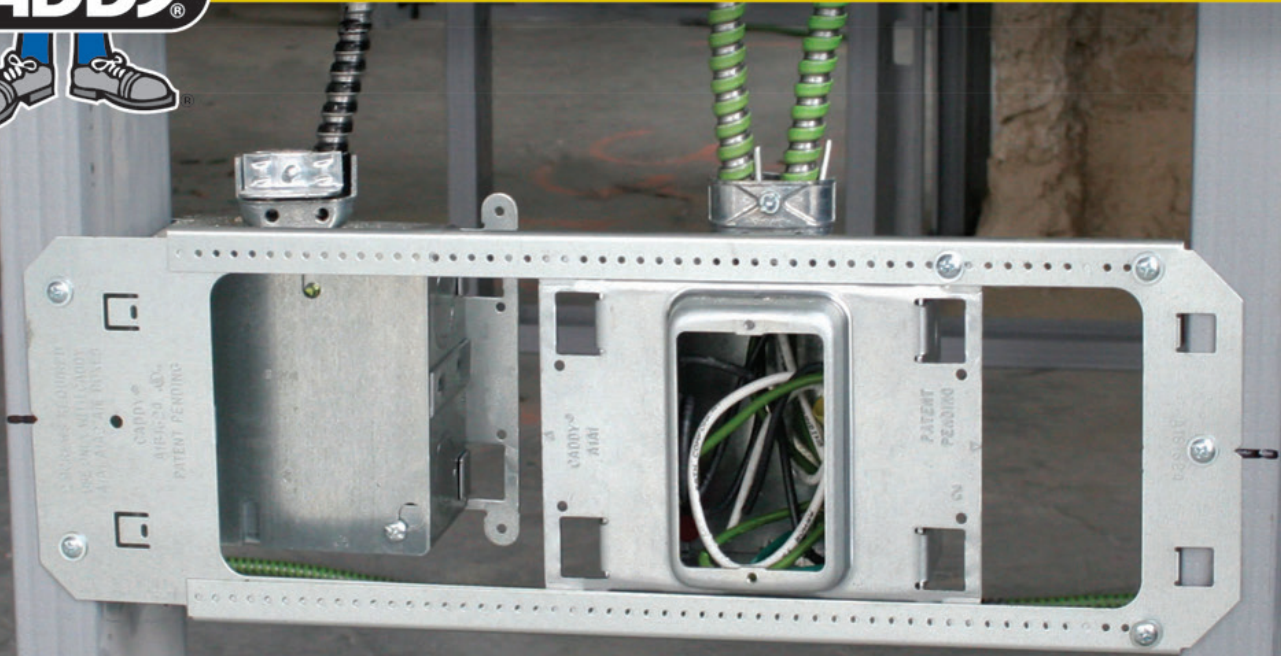

CADDY® ALL-IN-ONE

Electrical Assemblies

3233 W Hunting Park Avenue, Philadelphia PA 19132-1845
(800) 79-ROYAL (215) 221-1200 fax (215) 221-1201
advisors@royalelectric.com www.royalelectric.com

WE GET IT
24/7 Emergency Material Access

- Ready to use right out of the box
- Open-back design offers faster and easier access to install conduit connectors or wiring
- Stocked inventory - available when you need it
- Rigid back plate functions as a far-side support and is resistant to bending

erico.com

ERICO®