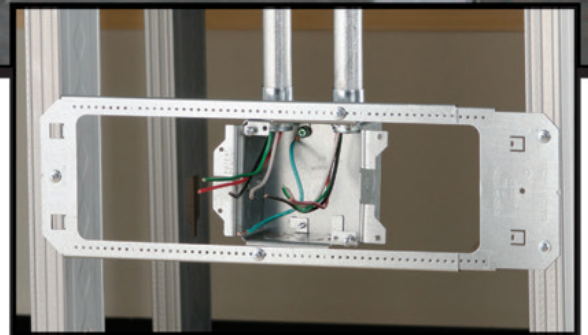

CADDY® ALL-IN-ONE

Electrical Assemblies

3233 W Hunting Park Avenue, Philadelphia PA 19132-1845
(800) 79-ROYAL (215) 221-1200 fax (215) 221-1201
advisors@royalelectric.com www.royalelectric.com

WE GET IT
24/7 Emergency Material Access

- Ready to use right out of the box
- Open-back design offers faster and easier access to install conduit connectors or wiring
- Stocked inventory - available when you need it
- Rigid back plate functions as a far-side support and is resistant to bending