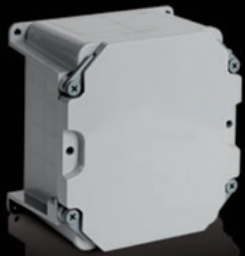

DROP ALL THAT LOOSE HARDWARE ONCE AND FOR ALL.

KRALOY **JBox**TM

The Next Generation Junction Box

Hand-close Fasteners

Fumbling with loose screws and over tightening them are now things of the past thanks to the Kraloy JBox. It has quarter-turn fasteners that are hand-close and tool-assist to open. This non-metallic junction box is the easiest box you'll ever use, saving you both time and money.