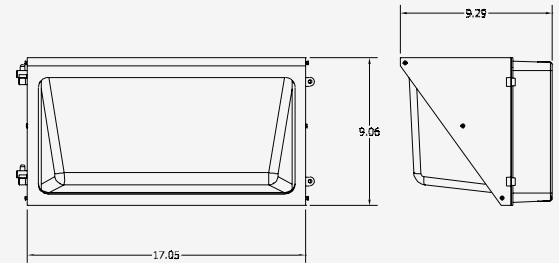

TWR2 LED

² Annual Energy + Annual Lamp Replacement Cost = Total Annual Savings

³ Based on 12 hours operation per day and energy costs of $.11 per kWh

⁴ Except TWR2 LED 1 which equals 3.1 years

ORDERING INFORMATION

Example: TWR1 LED 2 50K MVOLT DDB

TWR1 / TWR2 LED					
Series	Performance Package	Color Temperature	Voltage	Finish	
TWR1 LED LED Wall Pack	1 2126 lumens	50K 5000K⁵	MVOLT⁶	DDB Dark Bronze	
	2 3527 lumens				
	3 4875 lumens				
TWR2 LED LED Wall Pack	1 6979 lumens	50K 5000K⁵	MVOLT⁶	DDB Dark Bronze	

Notes

1. Correlated Color Temperature (CCT) shown is nominal per ANSI C78.377-2008.
2. MVOLT driver operates on any line voltage from 120-277V (50/60Hz).