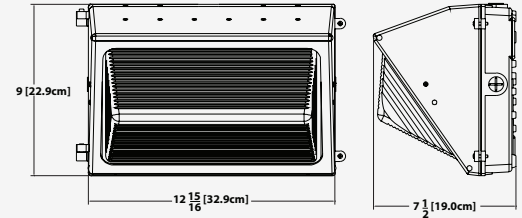

Product Dimensions

TWR1 LED