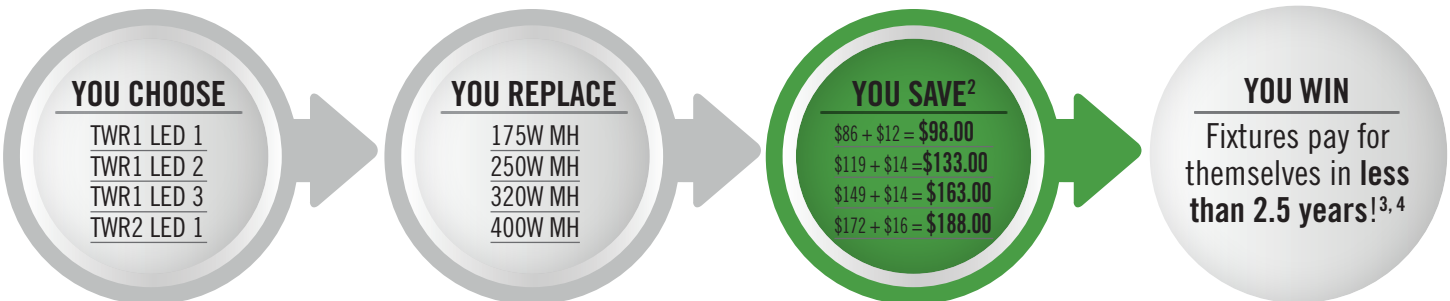

TWR2 LED

² Annual Energy + Annual Lamp Replacement Cost = Total Annual Savings

³ Based on 12 hours operation per day and energy costs of $.11 per kWh

⁴ Except TWR2 LED 1 which equals 3.1 years

ORDERING INFORMATION

Example: TWR1 LED 2 50K MVOLT DDB

TWR1 / TWR2 LED					
Series	Performance Package	Color Temperature	Voltage	Finish	
TWR1 LED LED Wall Pack	1 2126 lumens	50K 5000K⁵	MVOLT⁶	DDB Dark Bronze	
	2 3527 lumens				
	3 4875 lumens				
TWR2 LED LED Wall Pack	1 6979 lumens	50K 5000K⁵	MVOLT⁶	DDB Dark Bronze	

Notes

1. Correlated Color Temperature (CCT) shown is nominal per ANSI C78.377-2008.
2. MVOLT driver operates on any line voltage from 120-277V (50/60Hz).