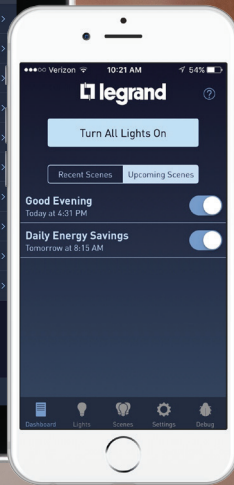

## Forgot to turn lights off? No problem.

With Legrand's Lighting Control App, you can conveniently control your home's lighting from wherever you are - at home, or on vacation.

## Set the scene for a perfect evening.

Scenes can be created to match your lifestyle. With the touch of a button, adjust multiple lights throughout the room or home to the perfect level for your dinner party.

## Ensure your family is safe.

Light up a dark stairway or illuminate your front porch to ensure your family has a safe, bright path. Use the Repeat and Away Emulator to capture your typical lighting patterns and emulate them while you're away - a powerful security feature.\*

# LIGHTING CONTROL AT YOUR FINGERTIPS

Whether you're at home or away, the Legrand Lighting Control mobile app gives you complete control of your home's lighting – using your Android or iOS smartphone, tablet or Apple Watch.