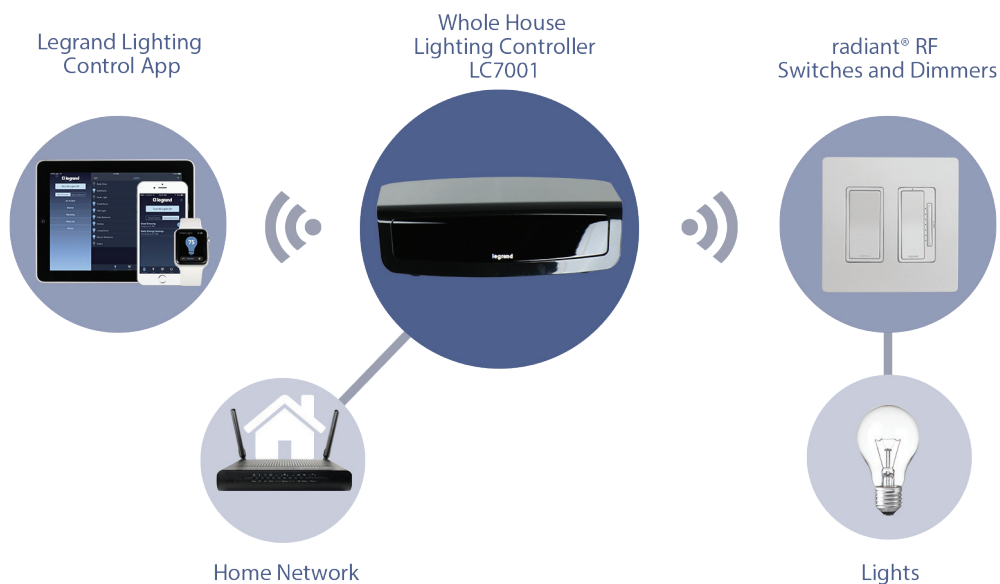

## The Scene Controller (LC2303)

is a convenient, in-wall keypad that allows you to control your pre-configured scenes at the touch of a button.

# AN EASY SWITCH

## DESIGN THAT'S A STEP ABOVE ORDINARY

Featuring a clean, low-profile design with no screws in sight, these wi-fi ready switches and dimmers coordinate perfectly with all other radiant devices.

the  
**radiant**<sup>®</sup>  
collection

## QUICK INSTALLATION, LASTING IMPACT

radiant RF light switches and dimmers are installed using existing electrical wiring, making updates a breeze. Connect the Whole House Lighting Controller to your home network with an ethernet cable, and pair your device directly from the Legrand Lighting Control app.