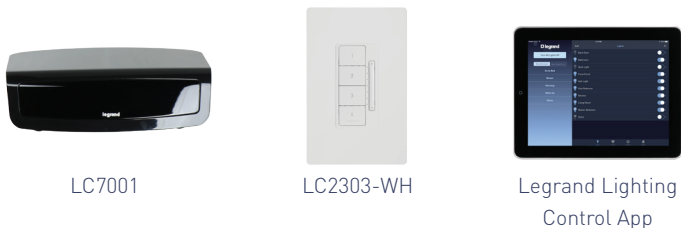

CHOOSE YOUR DEVICES

Get Control of Your Lighting

PART NO.	DESCRIPTION	COLORS
LC7001	Whole House Lighting Controller	Black
LC2303-XX	In-Wall Scene Controller	WH, LA, NI
	Legrand Lighting Control App